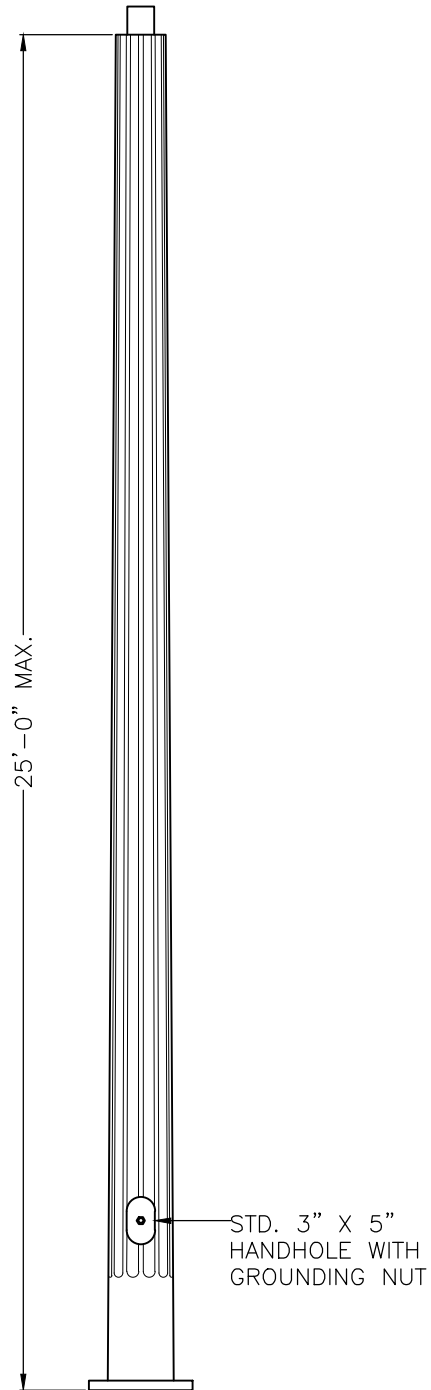

12-FLAT FLUTED TAPERED LIGHT POLES

POLE CROSS SECTION

5.75" O.D. POLE

7" O.D. POLE

9" O.D. POLE