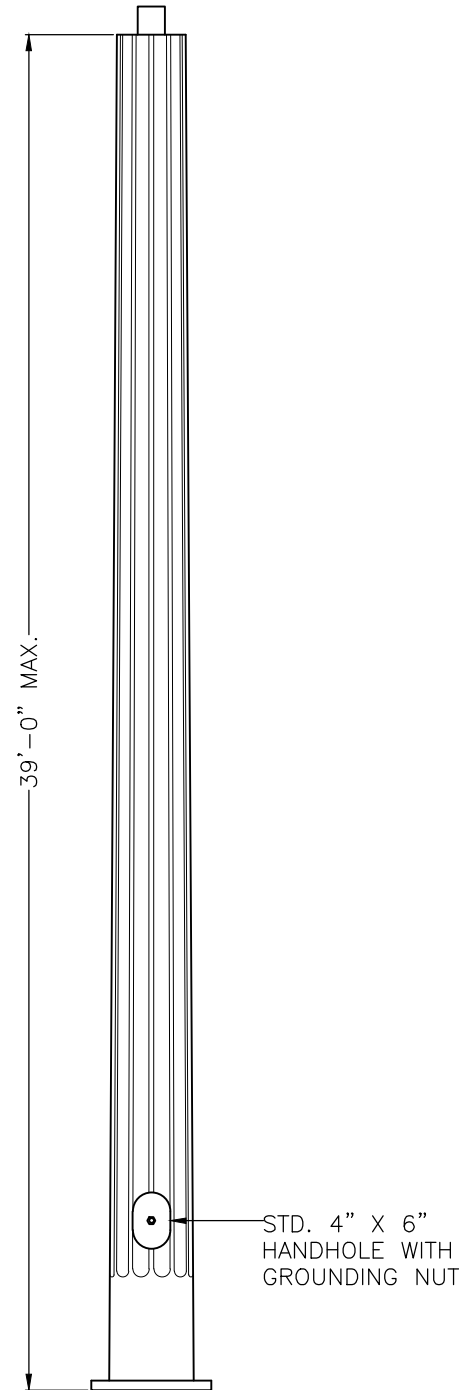

12-FLAT FLUTED TAPERED LIGHT POLES

POLE CROSS SECTION

5.75" O.D. POLE

7" O.D. POLE

9" O.D. POLE