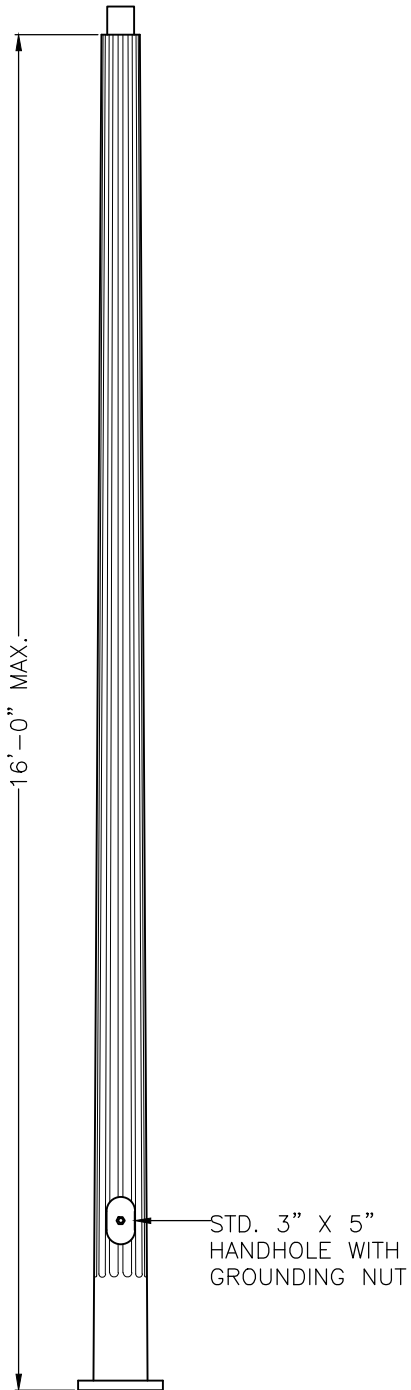

12-FLAT FLUTED TAPERED LIGHT POLES

POLE CROSS SECTION

5.75" O.D. POLE

7" O.D. POLE

9" O.D. POLE