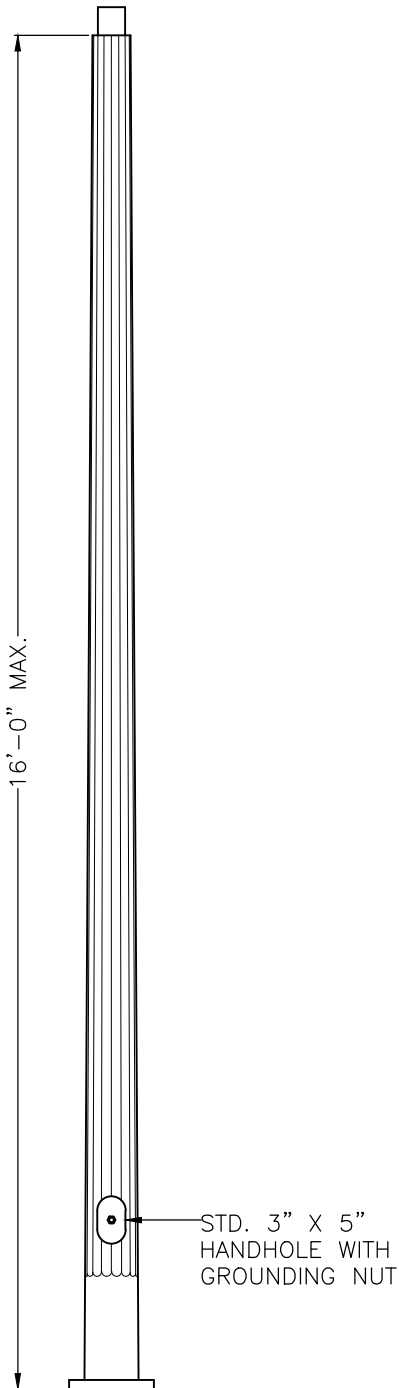

16-SHARP FLUTED TAPERED LIGHT POLES

POLE CROSS SECTION

5.75" O.D. POLE

7" O.D. POLE

9" O.D. POLE