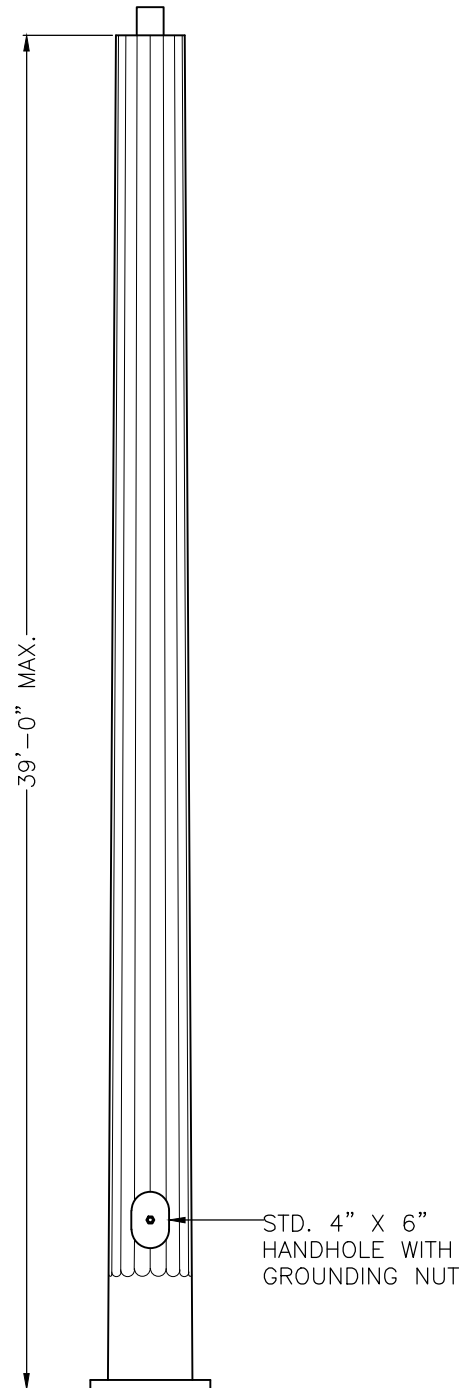

16-SHARP FLUTED TAPERED LIGHT POLES

POLE CROSS SECTION

5.75" O.D. POLE

7" O.D. POLE

9" O.D. POLE