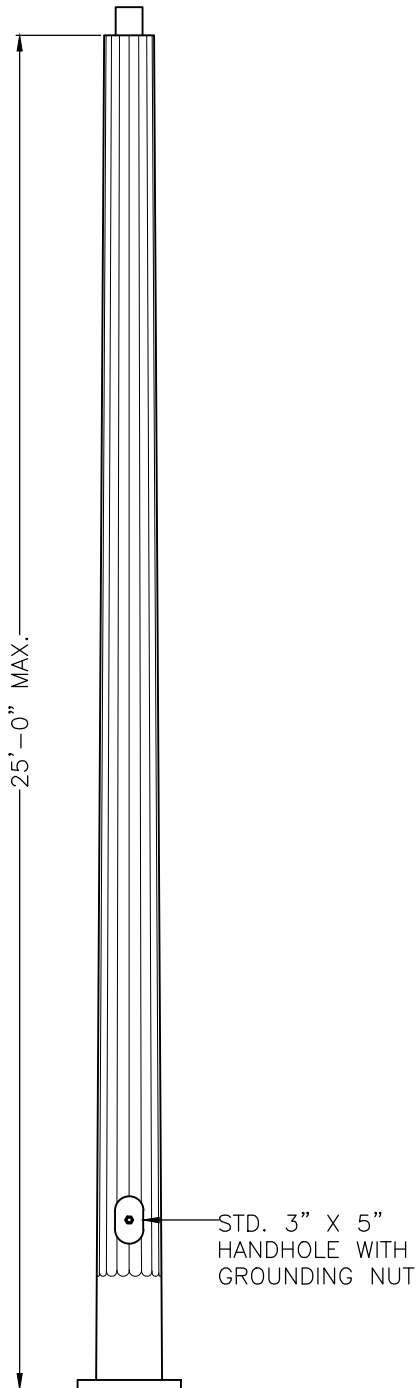

16-SHARP FLUTED TAPERED LIGHT POLES

POLE CROSS SECTION

5.75" O.D. POLE

7" O.D. POLE

9" O.D. POLE