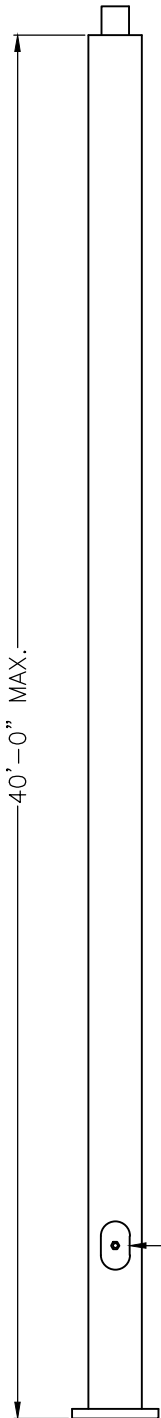

# SMOOTH STRAIGHT LIGHT POLES

POLE CROSS SECTION

5.56" O.D. POLE

6.63" O.D. POLE

8.63" O.D. POLE