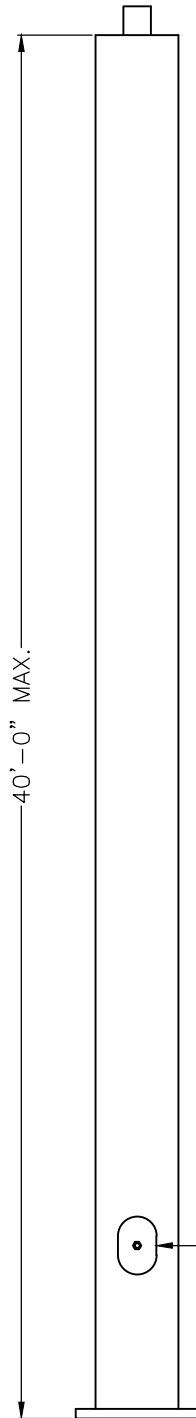

# SMOOTH STRAIGHT LIGHT POLES

POLE CROSS SECTION

5.56" O.D. POLE

6.63" O.D. POLE

8.63" O.D. POLE