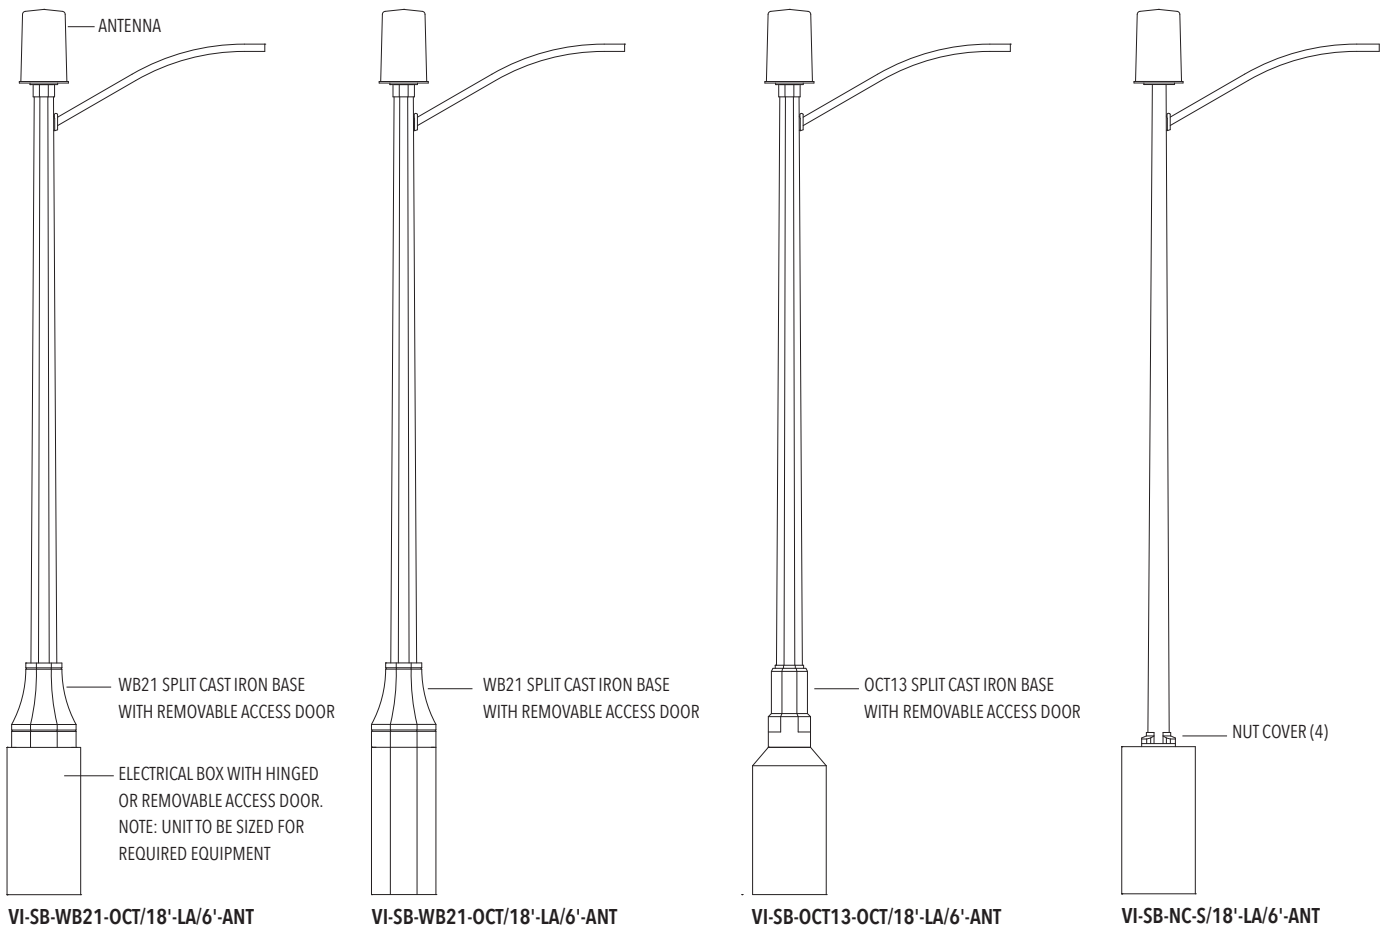

If a custom design is required, **VISCO's** engineering design team has years of experience in custom pole design.

**VISCO** Light Pole Structures assure **STRENGTH** without compromising design integrity. Manufactured from **STEEL vs. ALUMINUM** is a definite advantage, providing superior strength, critical when considering wind loading and the effects of vibration upon the structure and any components mounted to the pole.

## STRENGTH • STEEL • INTEGRITY

At **VISCO** we take pride in our ability to customize your order. **The design examples below are conceptual only.** All Small Cell Light Poles are designed to accept customer specifications that meet equipment load and environmental needs. Pole heights can range up to 39 feet and the luminaire arm can span up to 12 feet depending on your application requirements.